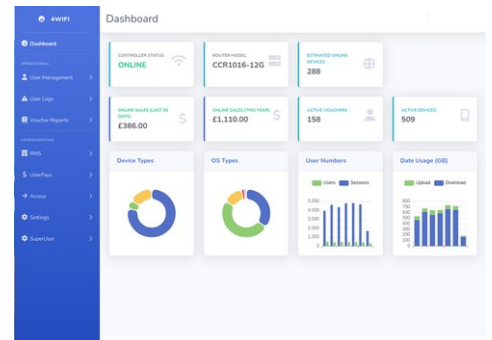

The platform provides for authentication via a Captive Portal which is easily customised to match the marketing strategy of your property.

## Key Features

- Our cloud-based portal provides instant access to all functionality.
- Easily customised Captive Portal templates.
- Security is at the forefront of the platform with industry leading best practice for data storage of personal private information (PPI).
- Add on features such as family-safe internet content filtering is available.
- Options for All Free, Part Free with Paid for extra or Paid only access are available.
- By integrating with your PMS, additional methods of differentiating and value-adding to guests are provided.
- Operating on class-leading Mikrotik hardware connected by secure VPN to AWS Cloud, a reliable and robust system is guaranteed.